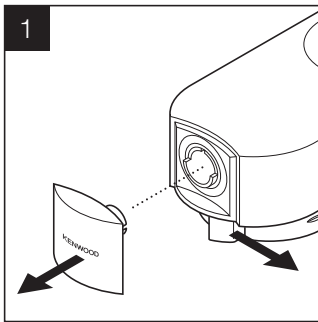

(GB) English

This KAT001ME adaptor enables you to fit Twist Connection System attachments (KAX) to a Kitchen Machine (KM/KMC/KMM) featuring the Bar Connection System .

Refer to your main kitchen machine and individual attachment instruction manual for safety warnings, additional usage and cleaning instructions.

For more information visit www.kenwoodworld.com/twist