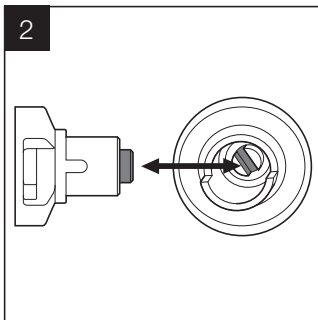

(NL) Nederlands

Deze KAT001ME adapter stelt u in staat hulpstukken met een draaiverbindingssysteem aan een keukenmachine (KM/KMC/KMM) met het stangverbindingssysteem te bevestigen.

Raadpleeg de handleiding van uw keukenmachine en de individuele hulpstukken voor veiligheidsaanschuivingen, bijkomende aanwijzingen en reinigingsinstructies.

Ga voor meer informatie naar www.kenwoodworld.com/twist